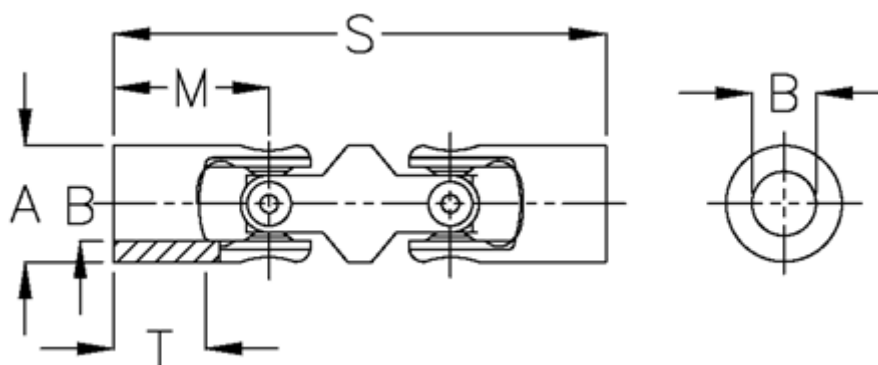

# Data Sheet

Article number: 07616300

Description: Double cross joint w/needle bearing  
0.616.300

## Measures

A	= 16
B H7	= 10
M	= 26
MD max N m	= 6
s	= 74
T	= 15